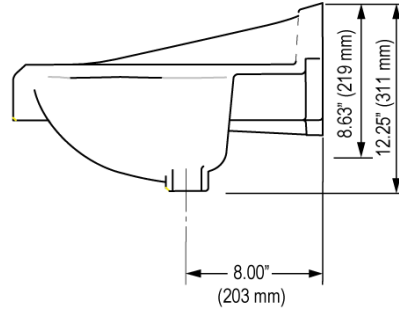

ROUGH-IN

Sloan 10500 Seymour Ave, Franklin Park, IL 60131
Phone: 800.982.5839 • Fax: 800.447.8329 • sloan.com